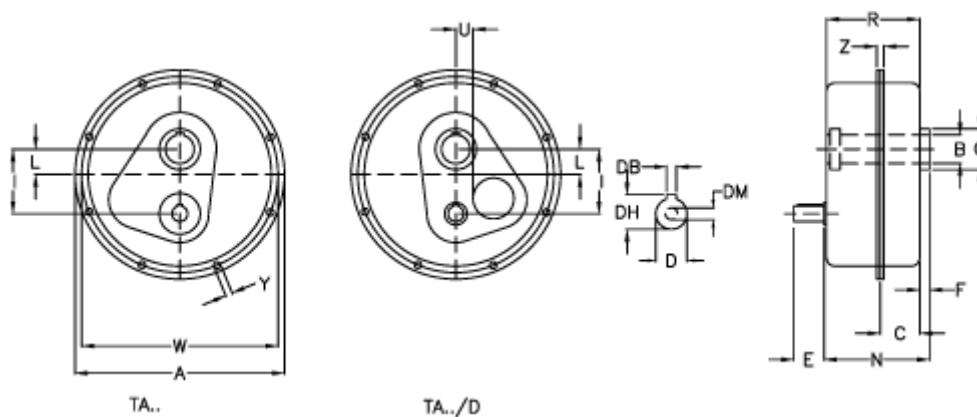

Data Sheet

Article number: 2948070202085
 Description: Shaft mount. speed reducer
 TA 70.85D i=20.26 without librication

Measures

a	= 550	E = 110	W	= 520
B G7	= 85	F = 18	Weight (kg)	= 120
C	= 84	I = 188	Y	= 13.0
DB	= 12	L = 52	Z	= 28.5
Description	= TA 70.85D	N = 228.0		
DH	= 45.0	Q = 120		
D h6	= 42	R = 223.0		
DM	= M12	U = 53		